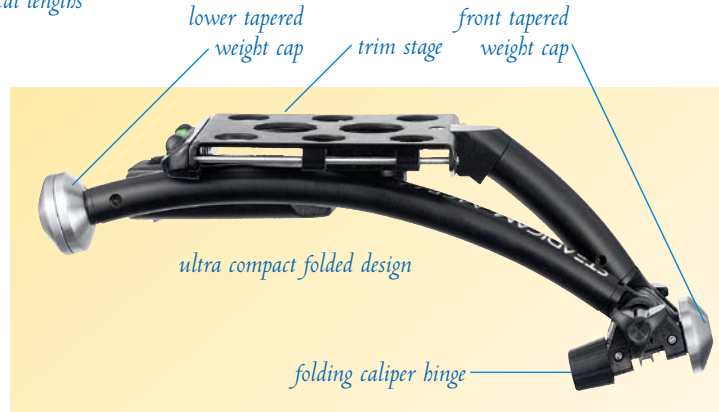

Set your camcorder free!

THE **Steadicam Merlin** CAMERA STABILIZING SYSTEM

Steadicam Merlin.

BRILLIANTLY CONCEIVED.
AFFORDABLE.

precision trim stage micrometer adjustments

large trim stage with level for secure camera mounting

patented 3-axis gimbal handle assembly for precise control at unprecedented focal lengths

upper spar

upper caliper locking knob

patent-pending folding caliper hinge for precise geometry whether open, closed or shoulder mounted

lower caliper locking knob

caliper adjusting knob

caliper release lever

ultra-light, ultra-rigid aluminum alloy upper and lower spars

lower tapered weight cap

trim stage

front tapered weight cap

ultra compact folded design

folding caliper hinge

6 threaded precision stainless steel balance weights

rapid-mounting locking dovetail plate

accessory tripod mounting plate

lower tapered weight cap

Specifications:

Folded size: 3.5" x 2" x 11"