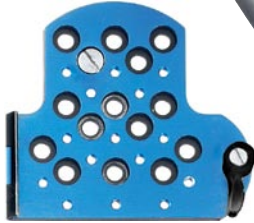

patented 3-axis gimbal handle assembly for precise control at unprecedented focal lengths

upper spar

upper caliper locking knob

patent-pending folding caliper hinge for precise geometry whether open, closed or shoulder mounted

lower caliper locking knob

caliper adjusting knob

caliper release lever

ultra-light, ultra-rigid aluminum alloy upper and lower spars

lower tapered weight cap

trim stage

front tapered weight cap

ultra compact folded design

folding caliper hinge

6 threaded precision stainless steel balance weights

rapid-mounting locking dovetail plate

accessory tripod mounting plate

lower tapered weight cap

Specifications:

Folded size: 3.5" x 2" x 11"